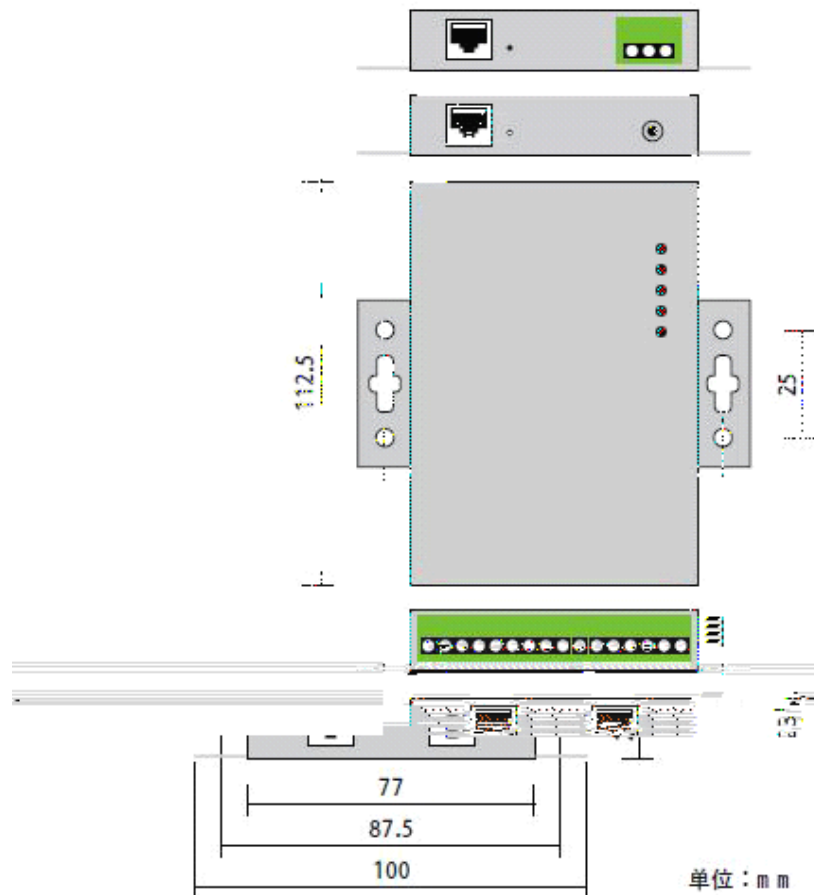

PPP/SLIP

TTY,

TCP/IP

AES ( ),

	2 ( )	2 ( )-1	2 ( )-2
	2 ( )	2 ( )-1	2 ( )-2
	2 RS232	1 RS232 1 RS422/485	2 RS422/485
	2		
	32bits 100MHz		
	2M		
	50-460800bps		
	None Even Odd Space Mark		
	5 6 7 8		
	1 1.5 2		
	RTC/CTS, XON/XOFF		
	RJ45		
	15KV ESD		
	RJ45		16pin

		10/100M	10M
		2KV	
		DHCP Tel net TCP UDP IP ICMP ARP SNMP PPP	
	COM	Windows NT/2000/XP/2003	COM
		24V/48V/110V/220V DC, 220VAC	
		-10 - 60	
		5 - 95 %	
		-20 - 85	
		5 - 95 %	
		CE FCC	

2 ( )-2/2 ( )-2

2 ( )/2 ( )/2 ( )-1/2 ( )-1

2	( )/12V	2	-232		45	-1
2	( )/24V	2	-232		45	1 -3
2	( )/48V	2	-232		45	3 - 2
2	( )/12V	1	-232	1	422/4 5	45
		-1				
2	( )/24V	1	-232	1	422/4 5	45
		1 -3				
2	( )/48V	1	-232	1	422/4 5	45
		3 - 2				
2	( )/12V	2	422/4 5		45	-
1						
2	( )/24V	2	422/4 5		45	1 -
3						
2	( )/48V	2	422/4 5		45	3 -
2						
		35	1	1		