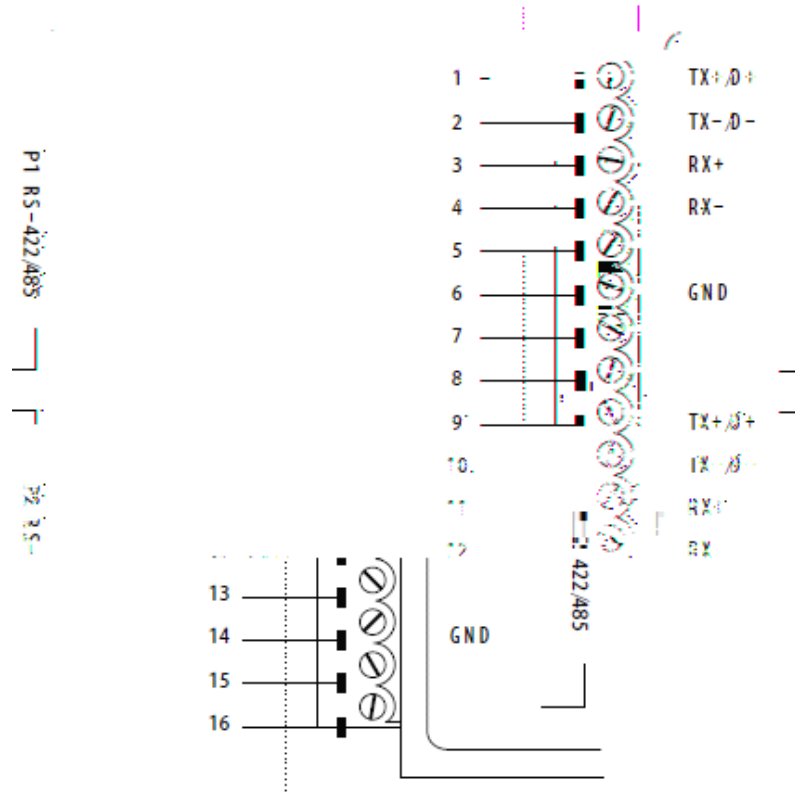

PPP/SLIP

TTY,

TCP/IP

AES ( ),

	2 ( )	2 ( )-1	2 ( )-2
	2 ( )	2 ( )-1	2 ( )-2
	2 RS232	1 RS232 1 RS422/485	2 RS422/485
	2		
	32bits 100MHz		
	2M		
	50-460800bps		
	None Even Odd Space Mark		
	5 6 7 8		
	1 1.5 2		
	RTC/CTS, XON/XOFF		
	RJ45		
	15KV ESD		
	RJ45		16pin

		10/100M	10M
		2KV	
		DHCP Tel net TCP UDP IP ICMP ARP SNMP PPP	
	COM	Windows NT/2000/XP/2003	COM
		24V/48V/110V/220V DC, 220VAC	
		-10 - 60	
		5 - 95 %	
		-20 - 85	
		5 - 95 %	
		CE FCC	

2 ( )-2/2 ( )-2

2 ( )/2 ( )/2 ( )-1/2 ( )-1

2	( )/12V	2	-232		45	-1
2	( )/24V	2	-232		45	1 -3
2	( )/48V	2	-232		45	3 - 2
2	( )/12V	1	-232	1	422/4 5	45
		-1				
2	( )/24V	1	-232	1	422/4 5	45
		1 -3				
2	( )/48V	1	-232	1	422/4 5	45
		3 - 2				
2	( )/12V	2	422/4 5		45	-
1						
2	( )/24V	2	422/4 5		45	1 -
3						
2	( )/48V	2	422/4 5		45	3 -
2						
		35	1	1		